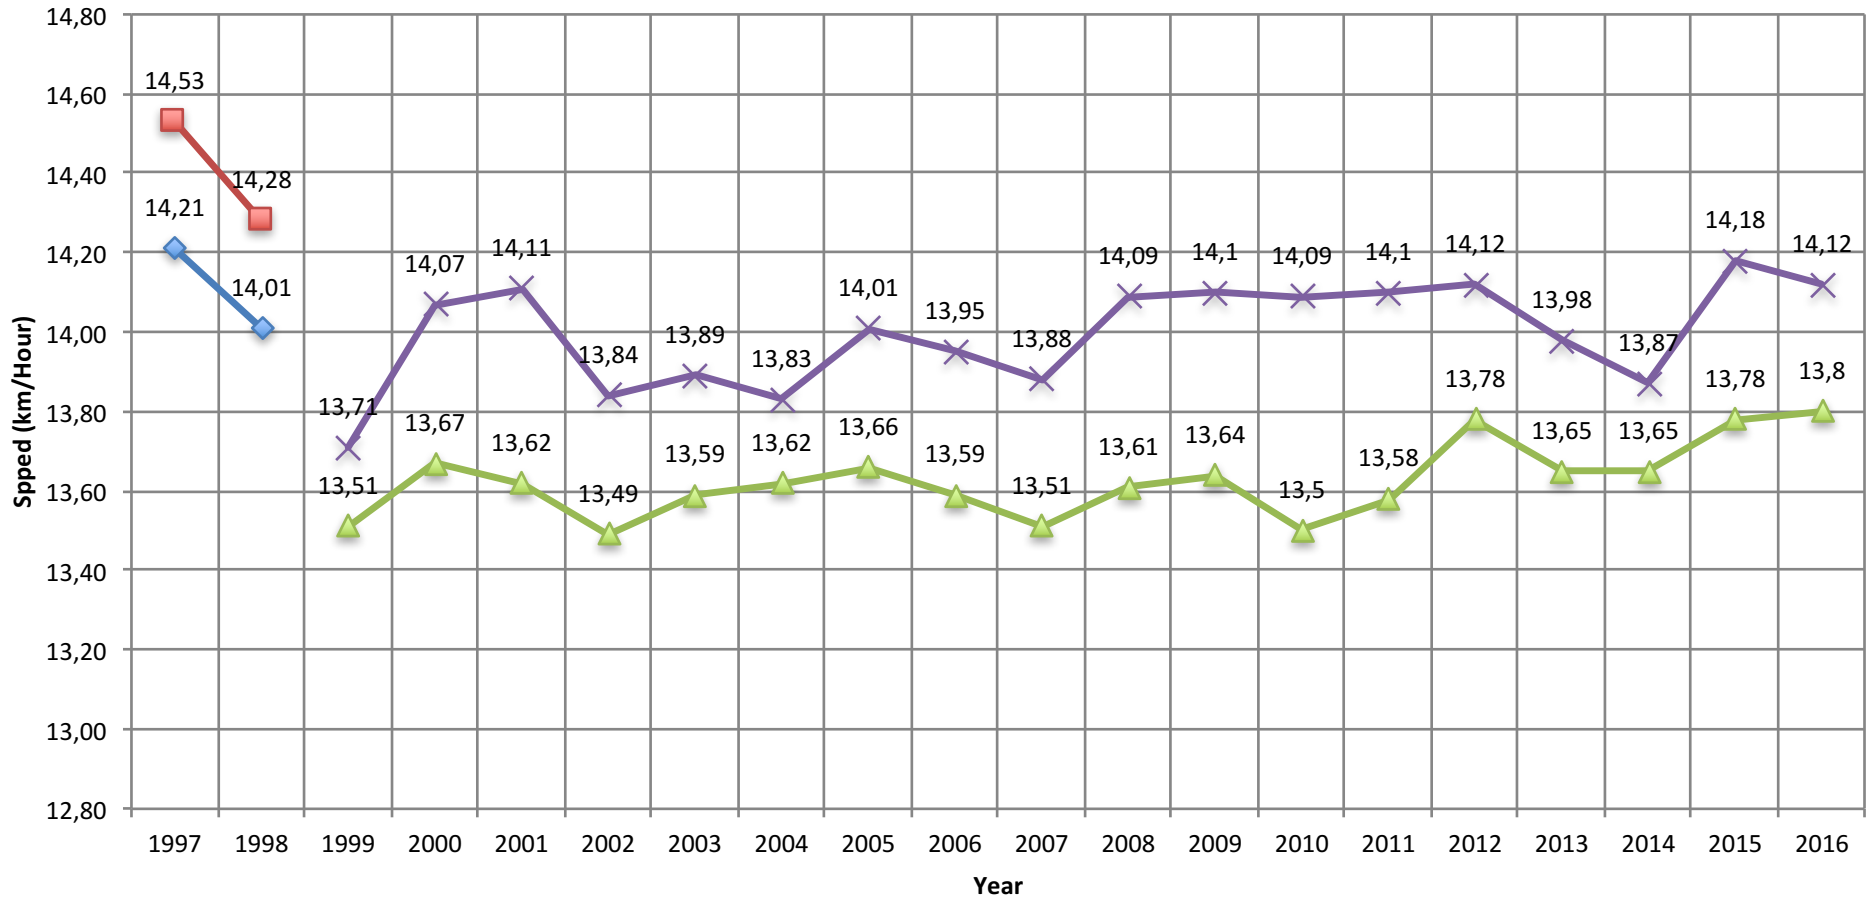

# Speed performance in Walking Women (with Russian results)

◆ Avg.first 20 (10 km W)    ■ Best (10 km W)    ▲ Avg.first 20 (20 km W)    ✕ Best (20 km W)